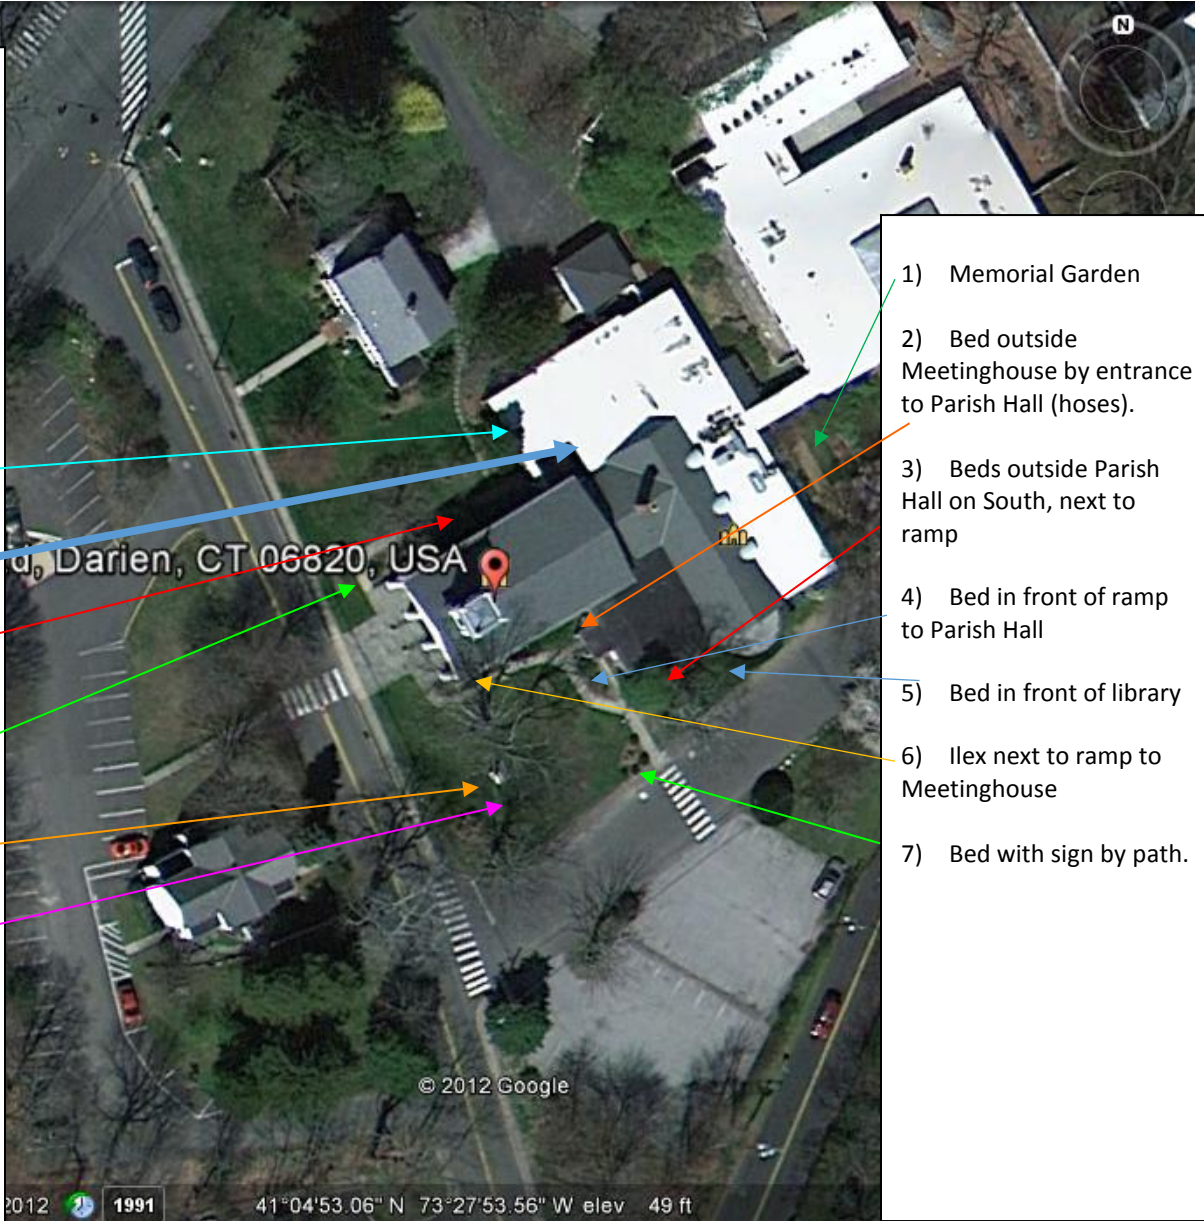

### Adopt-A-Spot Map

**Spots Up for Adoption**  
**Choose One or More:**

- 8) Bed in front of Dale's office.
- 9) Courtyard by Office Wind Entrance.
- 10) Bed on North side of Meetinghouse.
- 11) Long bed in front of Meeting House.
- 12) Bed with white church sign by bench
- 13) Round bed with metal church sign.

- 1) Memorial Garden
- 2) Bed outside Meetinghouse by entrance to Parish Hall (hoses).
- 3) Beds outside Parish Hall on South, next to ramp
- 4) Bed in front of ramp to Parish Hall
- 5) Bed in front of library
- 6) Ilex next to ramp to Meetinghouse
- 7) Bed with sign by path.